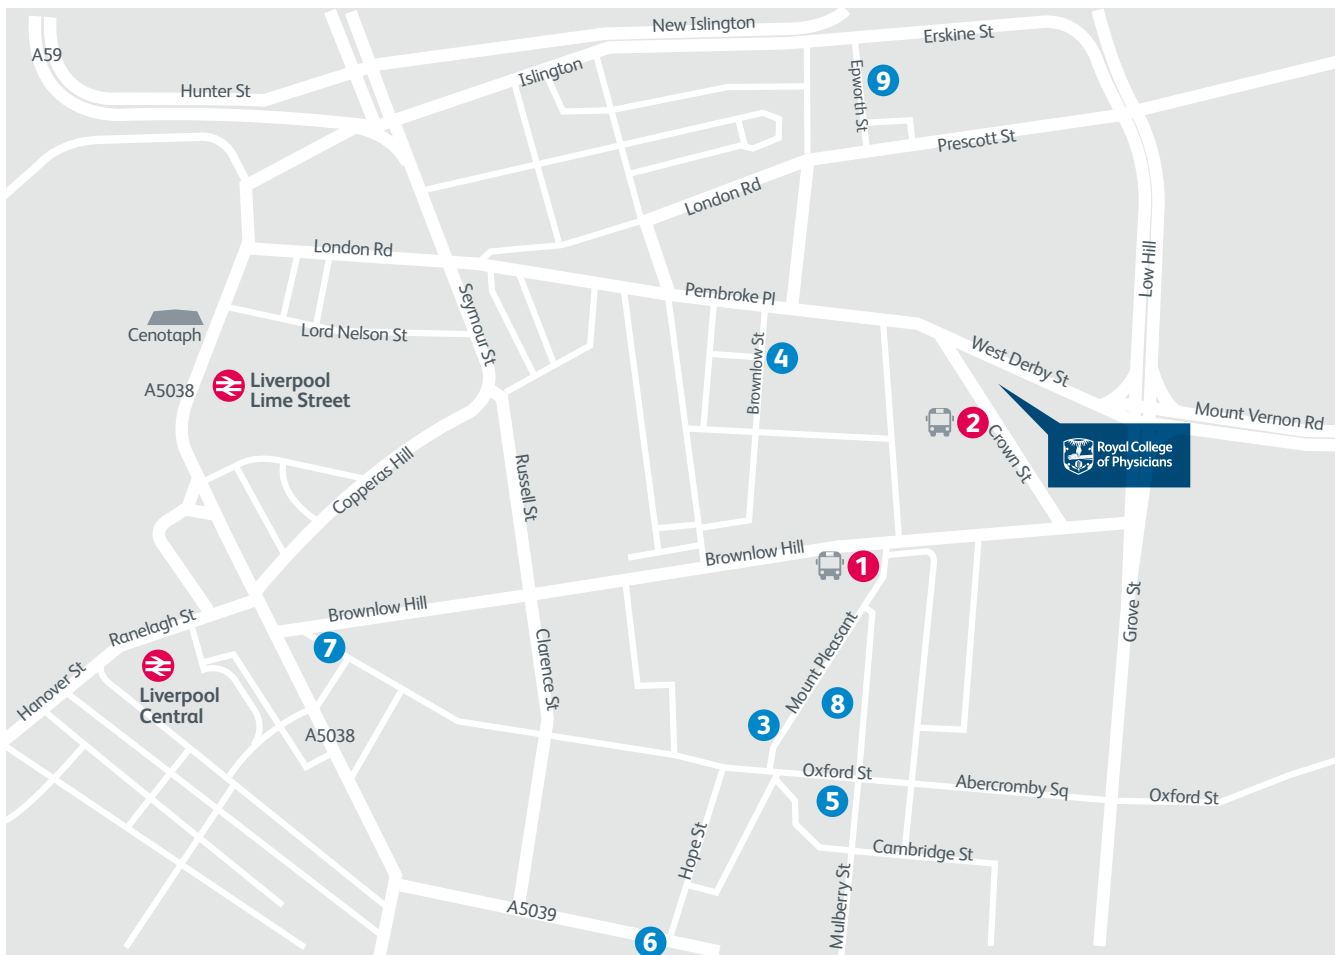

How to find us

RCP North

William Henry Duncan Building (APEX Building)
(shared with University of Liverpool),
6 West Derby Street, Liverpool L7 8TX

SAT NAV L7 3EA or 6 West Derby Street

Tel +44 (0)151 794 9216 or +44 (0)151 794 9219
www.rcplondon.ac.uk

Office hours: Monday–Friday, 8am–6pm

Walking

- > From Liverpool Lime Street Station
  approximately 15 minutes
- > From Liverpool Central Station
  approximately 18 minutes

Buses

- **1** Bus stop on Brownlow Hill (5 min walk)
  Buses: 6, 7, 14, 61, 79, 79C and 79D
- **2** Bus stop on Crown Street (2 min walk)
  Buses: 76 and 01

Taxis

- > There are taxi ranks at Liverpool Lime Street and Liverpool Central (Hanover Street entrance)
- > From Liverpool Lime Street and Liverpool Central approximately £4–5
- > Delta Cars 0151 922 7373
- > Com Cabs 0151 298 2222

Car parks are listed on the next page >>>